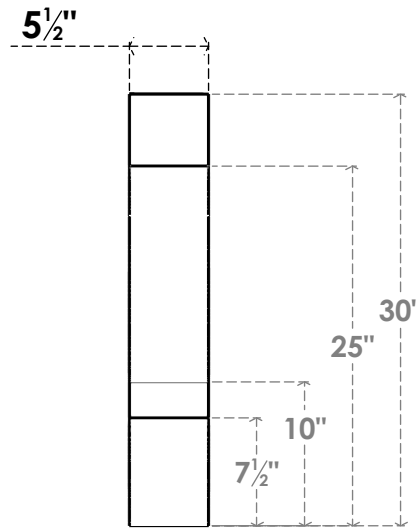

ITEM NUMBER: BRCPC055X26000X30000BOA

5 1/2"W X 26"D X 30"H BALBOA ARCHITECTURAL GRADE PVC CLOSED KNEE BRACE

SIDE PROFILE

FRONT PROFILE

ISOMETRIC

EKENA MILLWORK
2300 WEST MAIN ST.
CLARKSVILLE, TX 75426
TOLL FREE: 866-607-0453
WWW.EKENAMILLWORK.COM