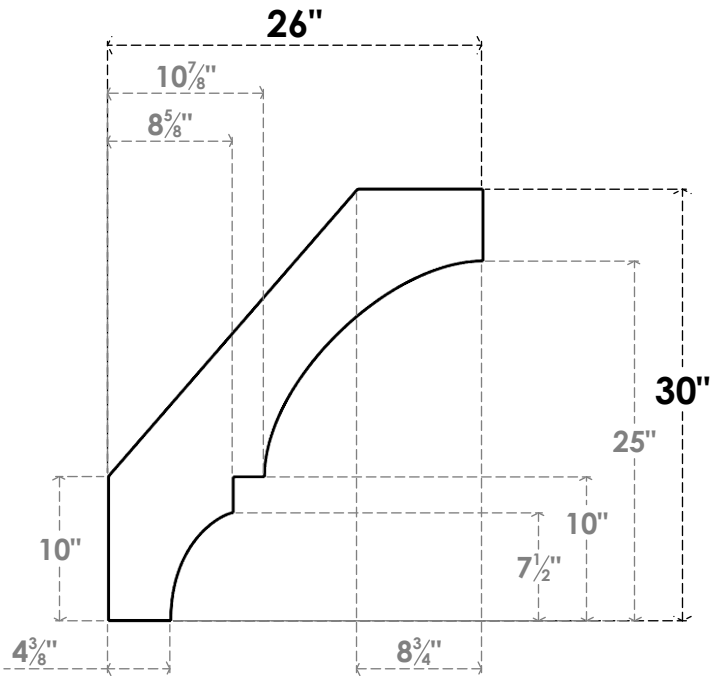

ITEM NUMBER: BRCPC055X26000X30000BOA

5 1/2"W X 26"D X 30"H BALBOA ARCHITECTURAL GRADE PVC CLOSED KNEE BRACE

SIDE PROFILE

FRONT PROFILE

ISOMETRIC

EKENA MILLWORK
2300 WEST MAIN ST.
CLARKSVILLE, TX 75426
TOLL FREE: 866-607-0453
WWW.EKENAMILLWORK.COM